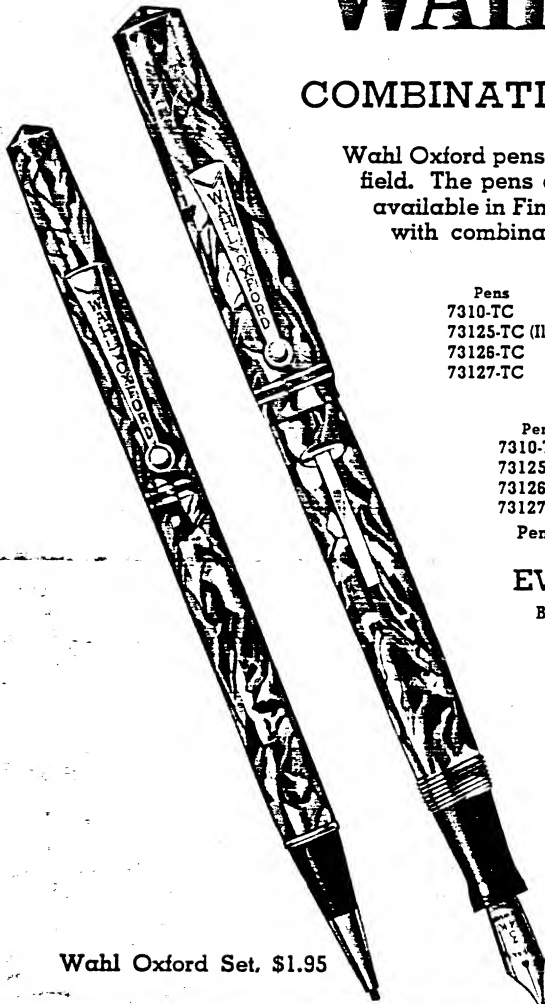

WAHL OXFORD

COMBINATION PEN AND PENCIL SETS $1.95

Wahl Oxford pens and pencils offer the ultimate in quality in the lower price field. The pens are of the lever-filler type equipped with 14 Karat nibs, available in Fine and Medium types only. Attractive gift box supplied with combination sets.

Wahl Oxford Set, $1.95

Pens
7310-TC
73125-TC (Illus.)
73126-TC
73127-TC

REGULAR MODELS
Pencils to Match
Q-3510-C
Q-35125-C (Illus.)
Q-35126-C
Q-35127-C

Colors
Black
Pheasant
Sardonyx
Silver Green

Pens
7310-TSC
73125-TSC
73126-TSC
73127-TSC

SHORT MODELS
Pencils to Match
Q-3510-SC
Q-35125-SC
Q-35126-SC
Q-35127-SC

Colors
Black
Pheasant
Sardonyx
Silver Green

Pens $1.00 Pencils to Match $1.00 Set Price $1.95

EVERSHARP $1 BANTAM SETS

Bantam sets are just the thing for purse, vestpocket, school—or party favors. Vacuum fillers with big pen ink capacity, they have a visible ink supply and a smooth writing gold-plated point. Bantam pen with matching pencil in gift box $1.00.

Pens Colors
50129K Willow Green
50130K Titan Red

Pencils to Match Colors
Q-29129-K Willow Green
Q-29130-K Titan Red